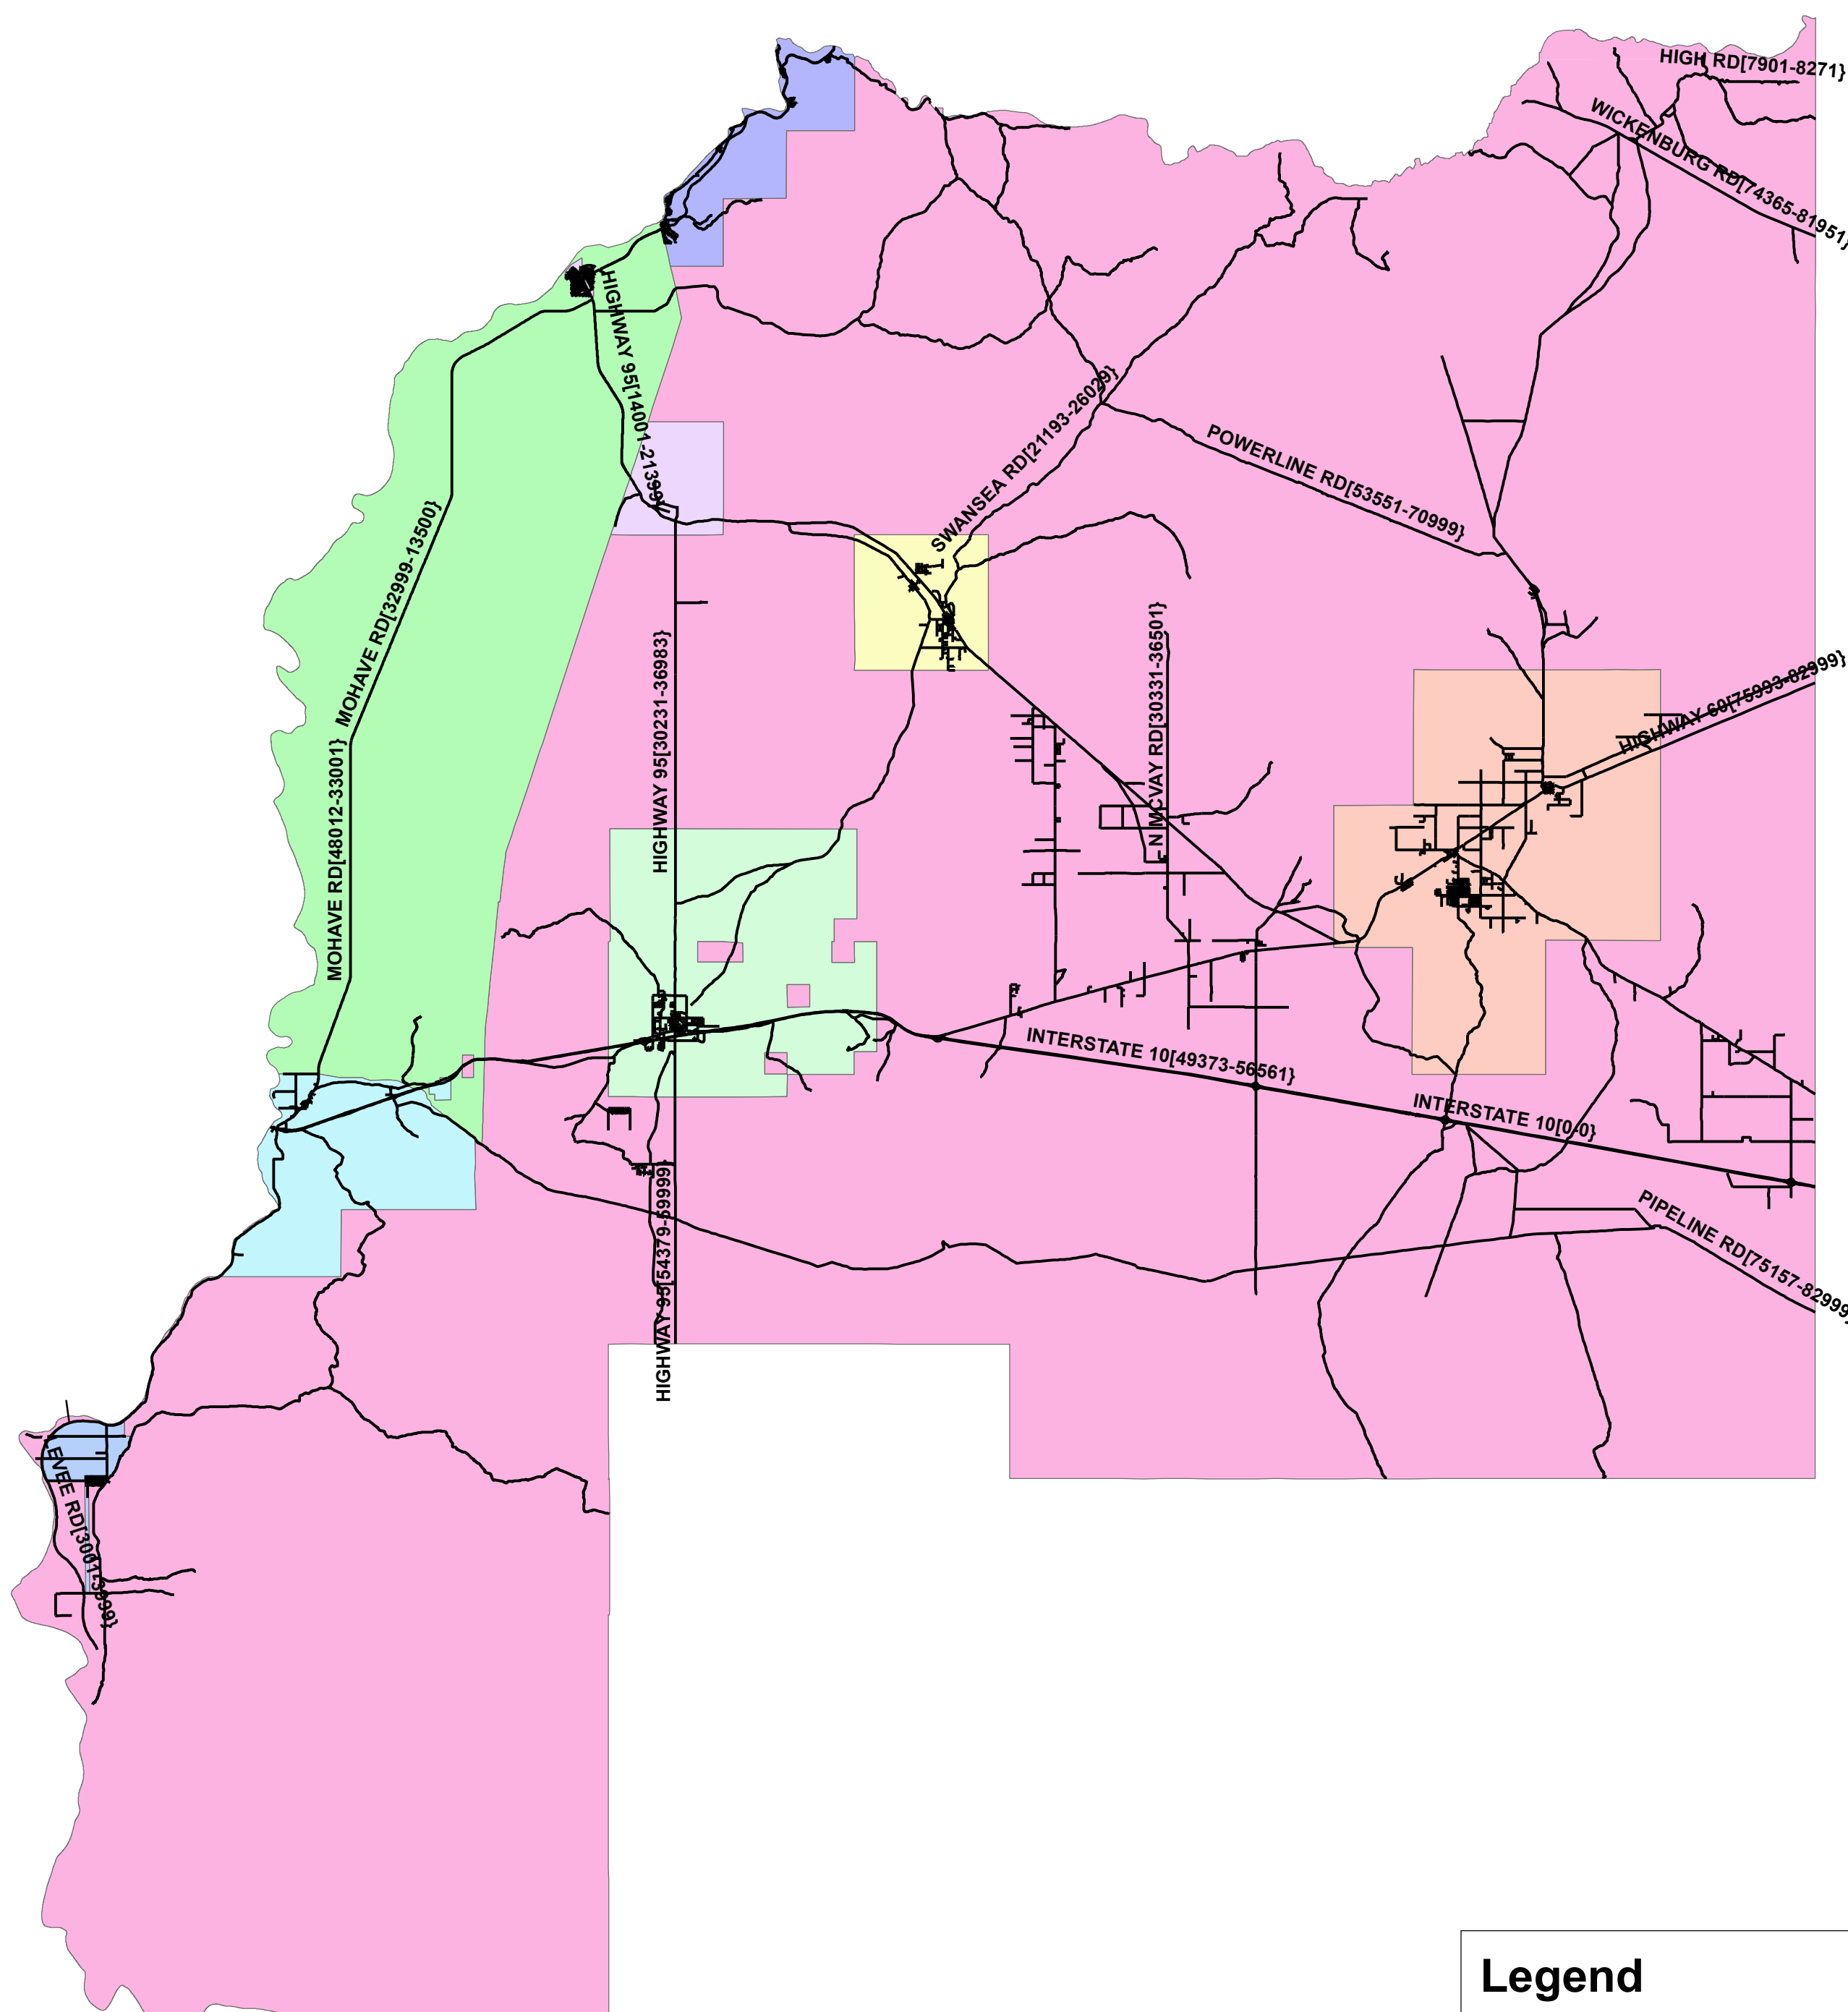

# LA PAZ EMS BOUNDARIES

**Legend**

- Street\_Centerline
- Fire\_Boundary**
- <all other values>
- FIRE\_RESP**
- BOUSE FD
- BUCKSKIN FD
- CIBOLA FD
- COLORADO RIVER IND TRIBES
- EHRENBERG FD
- MCMULLEN VALLEY FD
- NO MANS LAND
- PARKER FD
- QUARTZSITE FD